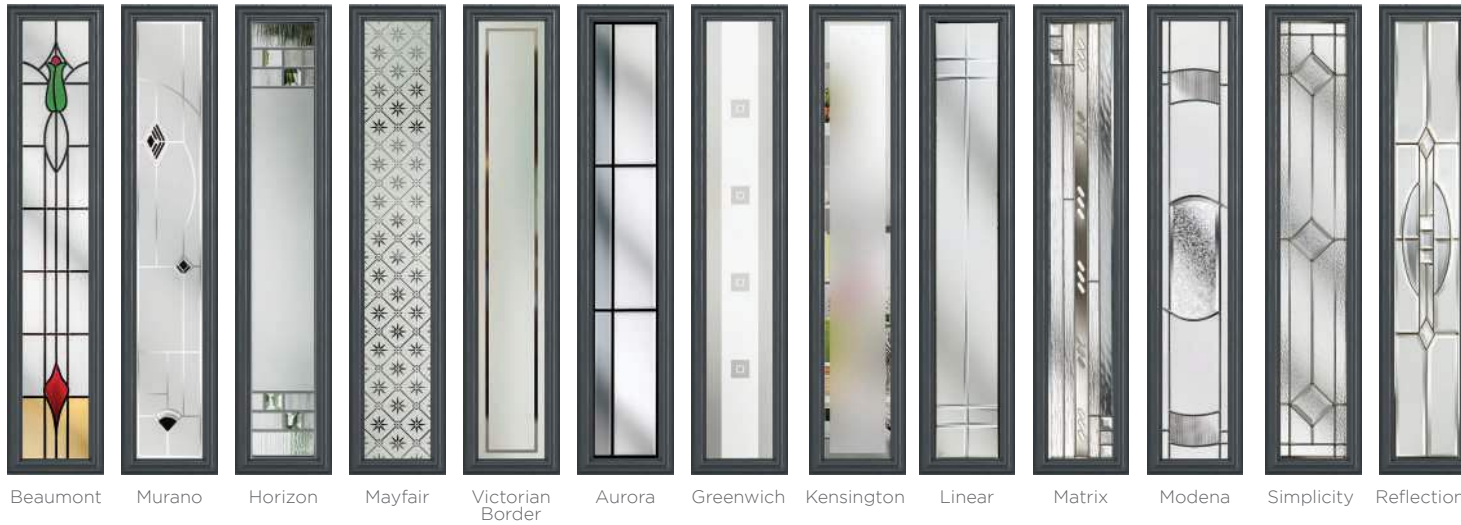

White

Duck Egg Blue

Irish Oak

Chartwell Green

Freedom of Choice

The design of the Mowbray offers an extended and versatile selection of glazing styles, giving you more freedom of choice to design your perfect door.

20 Decorative Glass Options

Mowbray
Colour - French Grey
Glass - Diamond Cut

This door is available with or without grooves

Contemporary Look

This highly-desirable contemporary door style works well with either our standard range of handles or upgrade to our range of stainless-steel bar handles.

13 Decorative Glass Options

Beaumont Murano Horizon Mayfair Victorian Border Aurora Greenwich Kensington Linear Matrix Modena Simplicity Reflections

Abercorn
Colour - Anthracite Grey

This door is available with or without grooves