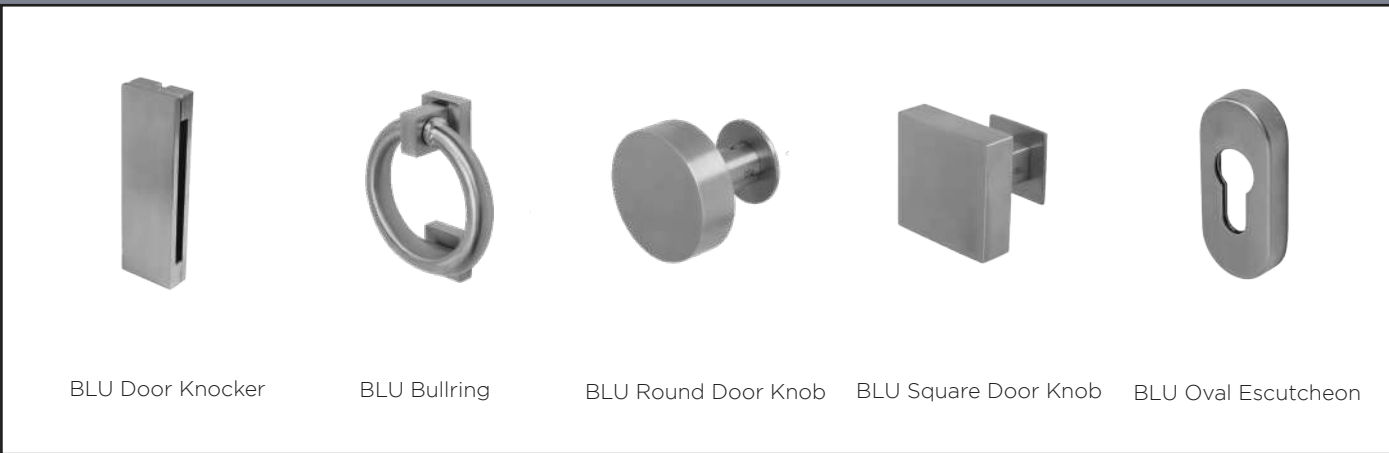

Coastal BLU

Our Coastal range of handle, knocker and letterplate upgrades have been designed for enhanced performance and durability and are arguably the best quality on the market.

The BLU range of suited hardware is made from 316 marine grade stainless steel, compared to the industry-standard of 304, giving it the best long-term resistance to corrosion in coastal locations, supported by a 'best in class' lifetime guarantee.

316 Stainless Steel

BLU Handle on Rose

BLU Handle on Backplate

BLU Letterplate

BLU Rectangular Bar Handle
400 / 900 / 1800mm lengths

BLU Round Bar Handle
400 / 900 / 1800mm lengths

BLU Door Knocker

BLU Bullring