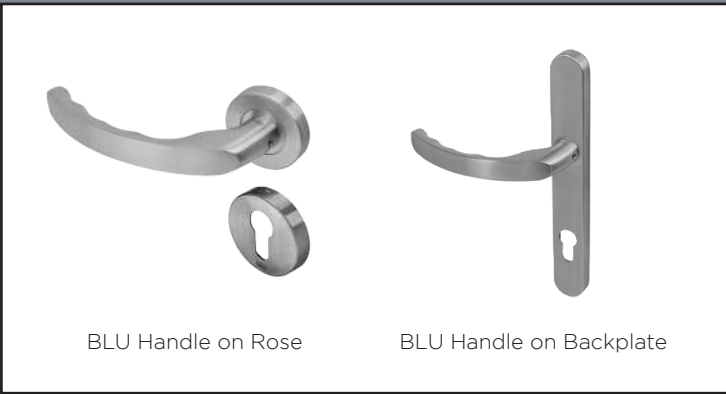

Coastal BLU

Our Coastal range of handle, knocker and letterplate upgrades have been designed for enhanced performance and durability and are arguably the best quality on the market.

The BLU range of suited hardware is made from 316 marine grade stainless steel, compared to the industry-standard of 304, giving it the best long-term resistance to corrosion in coastal locations, supported by a 'best in class' lifetime guarantee.

BLU Handle on Rose

BLU Handle on Backplate