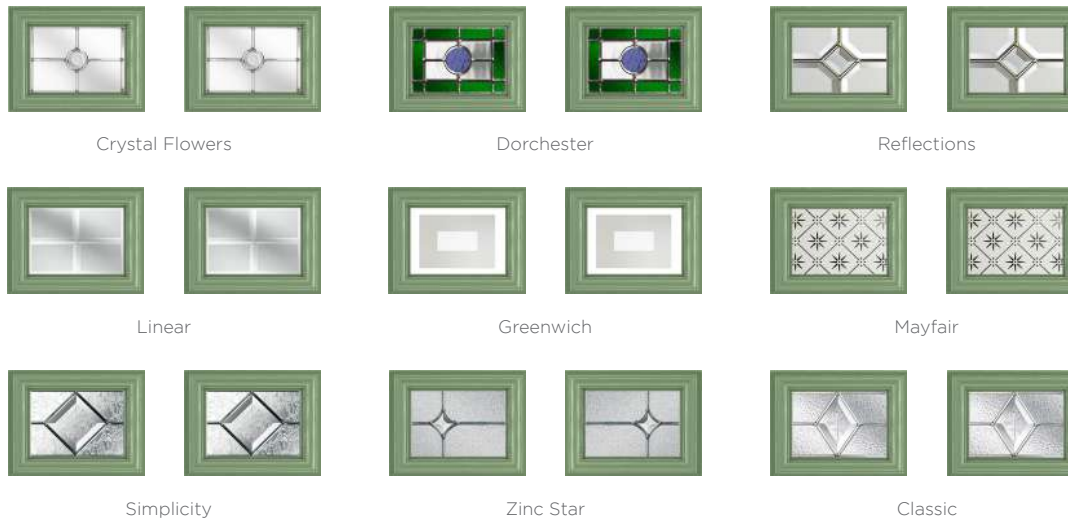

Traditional Edge

The Highbury is a truly traditional design with an edge, incorporating clean, crisp glazing angles for a classic style.

Highbury
Colour - Blue
Glass - Classic

3 Decorative Glass Options

Zinc Star

Classic

Mayfair

Majestic Masterpiece

The Middleton door complements authentic Edwardian and Georgian architecture with the option to include glazing in the top panels.

9 Decorative Glass Options

Middleton 2
Colour - Chartwell Green
Glass - Greenwich