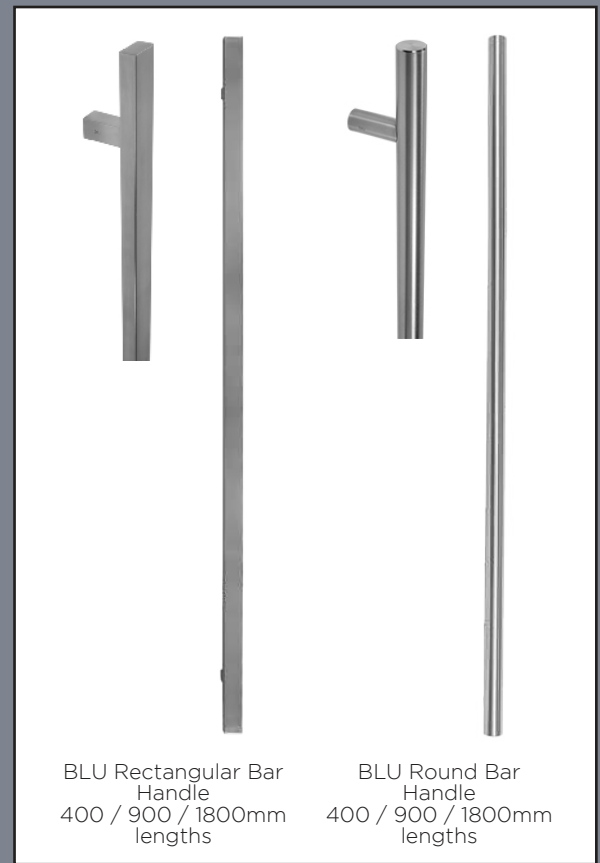

316 Stainless Steel

BLU Handle on Rose

BLU Handle on Backplate

BLU Letterplate

BLU Rectangular Bar Handle
400 / 900 / 1800mm lengths

BLU Round Bar Handle
400 / 900 / 1800mm lengths

BLU Door Knocker

BLU Bullring